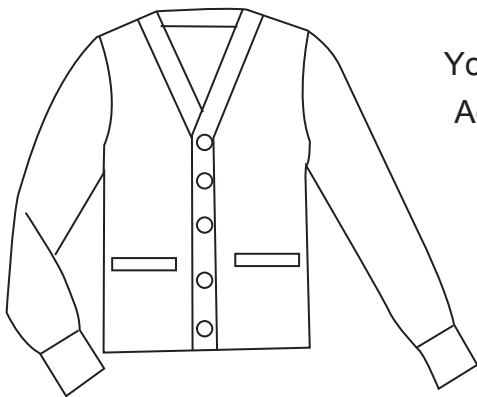

Students may wear any Navy outerwear sold by Zoghby's

Youth \$23.50
Adult \$27.50

Navy or Grey Sweatshirt with
Bayshore Logo on Left Chest

Youth \$44.50
Adult \$48.50

Navy Fleece with
Bayshore Logo on Left Chest