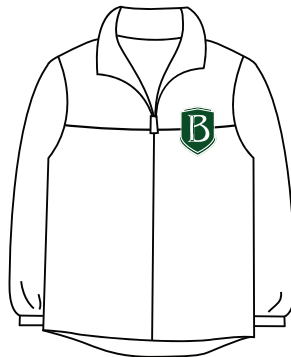

AS - AXL \$44.50
2XL \$46.50
3XL \$48.50

Denim Blue
Cozy Sweatshirt
with Bayshore Logo

YS - YL \$48.50
AXS - 2XL

MAY BE WORN ON SPIRIT WEAR DAYS

Grey Quarter Zip
Pullover Sherpa
with Bayshore Logo

AXS - 2XL \$47.50