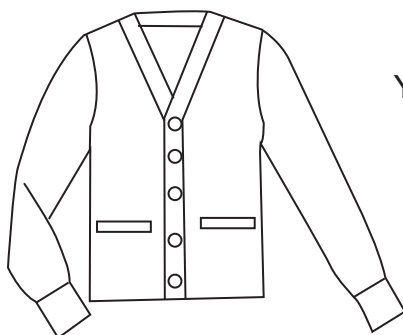

Navy Pullover Sweater with
Bayshore Logo on Left Chest

7-12 Only

Youth \$30.50
Adult \$32.50

Grey Pullover Sweater with
Bayshore Logo on Left Chest

K5 - 12

Youth \$30.50
Adult \$32.50

Navy V-Neck Cardigan with
Bayshore Logo on Left Chest