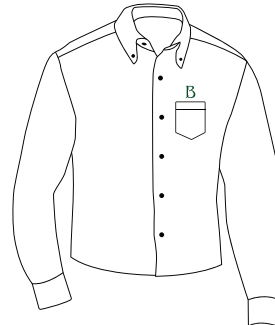

Antigua Long Sleeve
Plaid Button Down
with Bayshore Logo

AS - 2XL $44.50