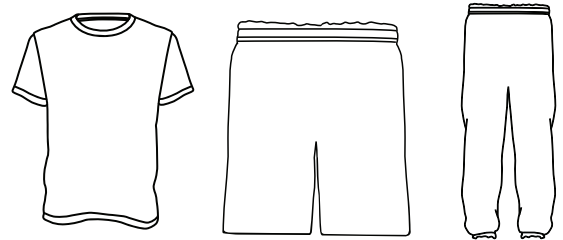

Lt. Grey T-Shirt with Heat Seal	$12.50
Green Mesh Short with Heat Seal	$14.50
Green Sweat Pant with Heat Seal	$16.50

Navy/White
Saddle Tennis Shoes

All Sizes $38.50

Black/White
Saddle Shoes

Youth $79.50
Adult $84.50

White Ankle Sock

3-Pack $9.95

Navy Knit Short
(To be worn under skirt)

All Sizes $9.50

Navy Knee Socks

All Sizes
$4.15 / Pair

Navy Tights or Leggings

Tights $9.50
Leggings $19.50