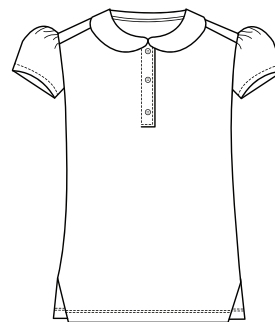

BAYSHORE CHRISTIAN SCHOOL

Girls, Grade K5-3

Shop In-Store or Online
May 15 - June 15
and Receive 10% Off

Required for Chapel

May be no shorter than 2" from top of knee cap

4 - 16 \$44.50
Half Sizes \$47.50

178 Tunic Jumper, Plaid 1B

May be no shorter than 2" from top of knee cap

4 - 16 \$29.50
Half Sizes \$31.50

104 Skort, Plaid 1B

Required for Chapel

S/S 4 - 16 \$16.50
S/S Adult \$18.50
L/S 4 - 16 \$18.50
L/S Adult \$20.50

White Peter Pan Blouse
with BCS Logo on Collar

BCS

Youth \$19.50

White Peter Pan Polo
with Bayshore Logo
on Left Chest

Navy/White
Saddle Tennis Shoes

All Sizes \$38.50

White Ankle Sock

3-Pack \$9.95