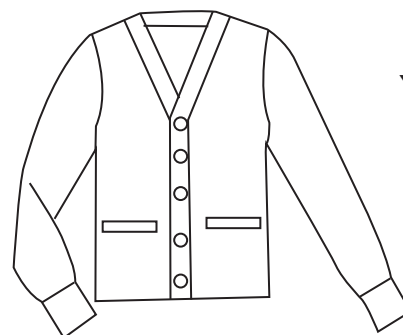

7-12 Only

Youth $30.50
Adult $32.50

Grey V-Neck Cardigan with
Bayshore Logo on Left Chest